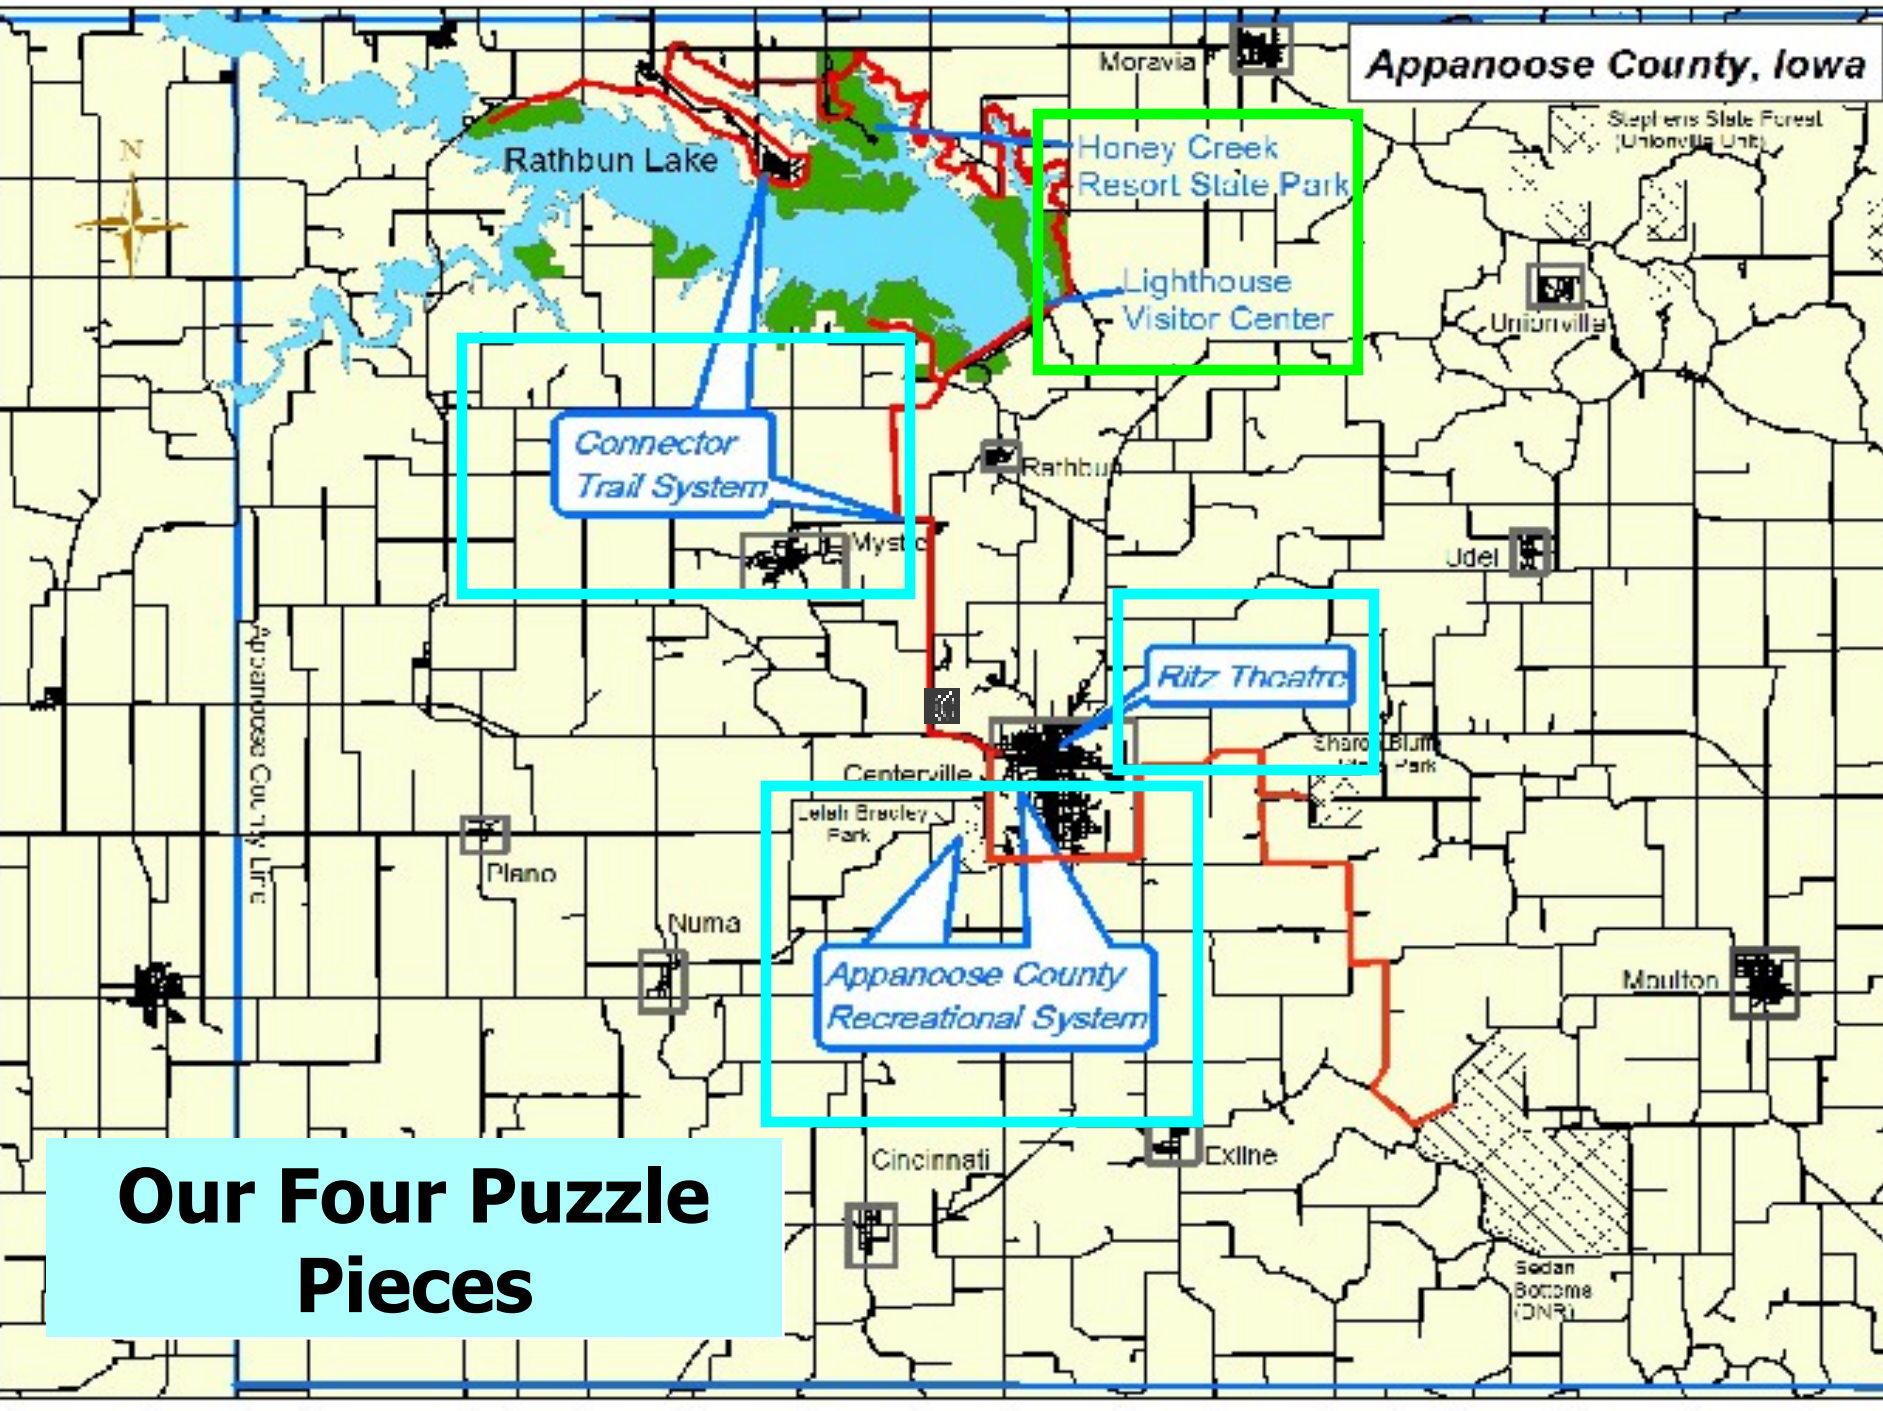

**Appanoose County Great Place**

**Our Great Place Is Appanoose County in South Central Iowa**

**Rathbun Lake – One of the Focal Points of Our Great Place**

**Centerville – Another Focal Point of Our Great Place**

**Festivals Abound in Appanoose County!**

**Appanoose Countryside has Abundant Wildlife and Natural Areas**

**Our Four Puzzle Pieces**

# Developments at Rathbun Lake

**Puzzle  
Piece #1**

**Honey Creek  
Resort State Park**

# Developments at Rathbun Lake

**Puzzle  
Piece #1**