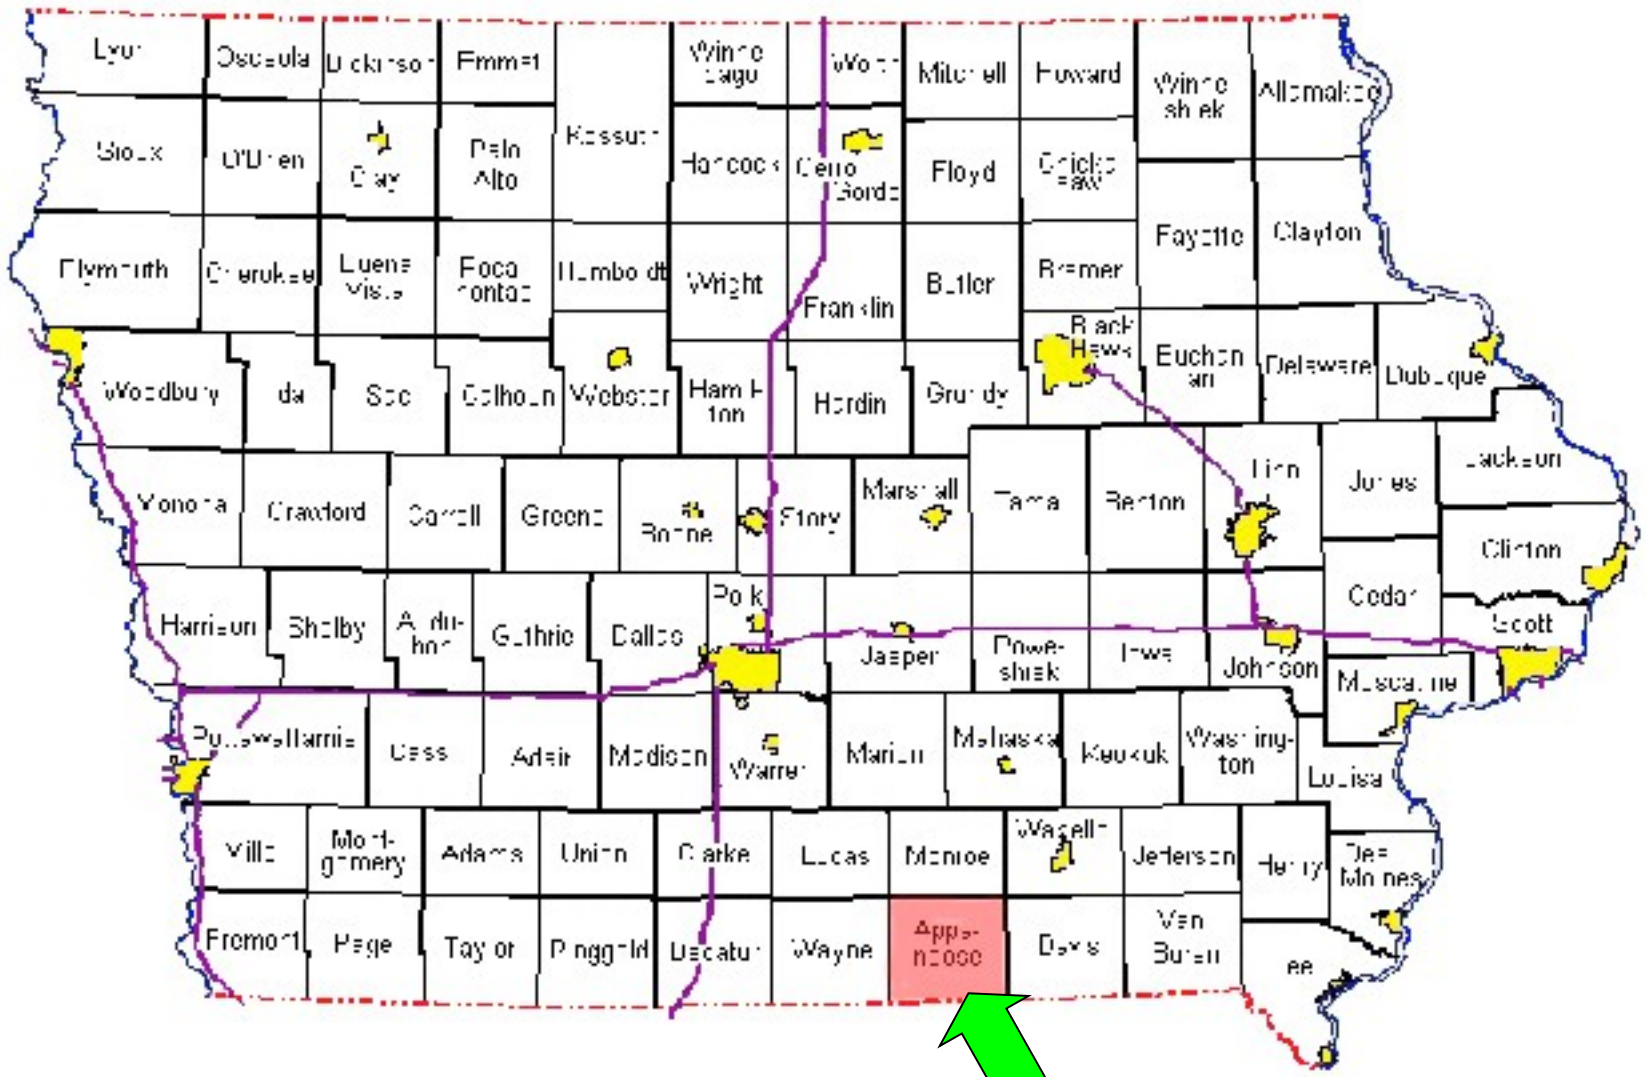

**Appanoose County Great Place**

**Our Great Place Is Appanoose County in South Central Iowa**

**Rathbun Lake – One of the Focal Points of Our Great Place**

**Centerville – Another Focal Point of Our Great Place**

**Festivals Abound in Appanoose County!**

**Appanoose Countryside has Abundant Wildlife and Natural Areas**

**Our Four Puzzle Pieces**

# Developments at Rathbun Lake

**Puzzle  
Piece #1**

**Honey Creek  
Resort State Park**