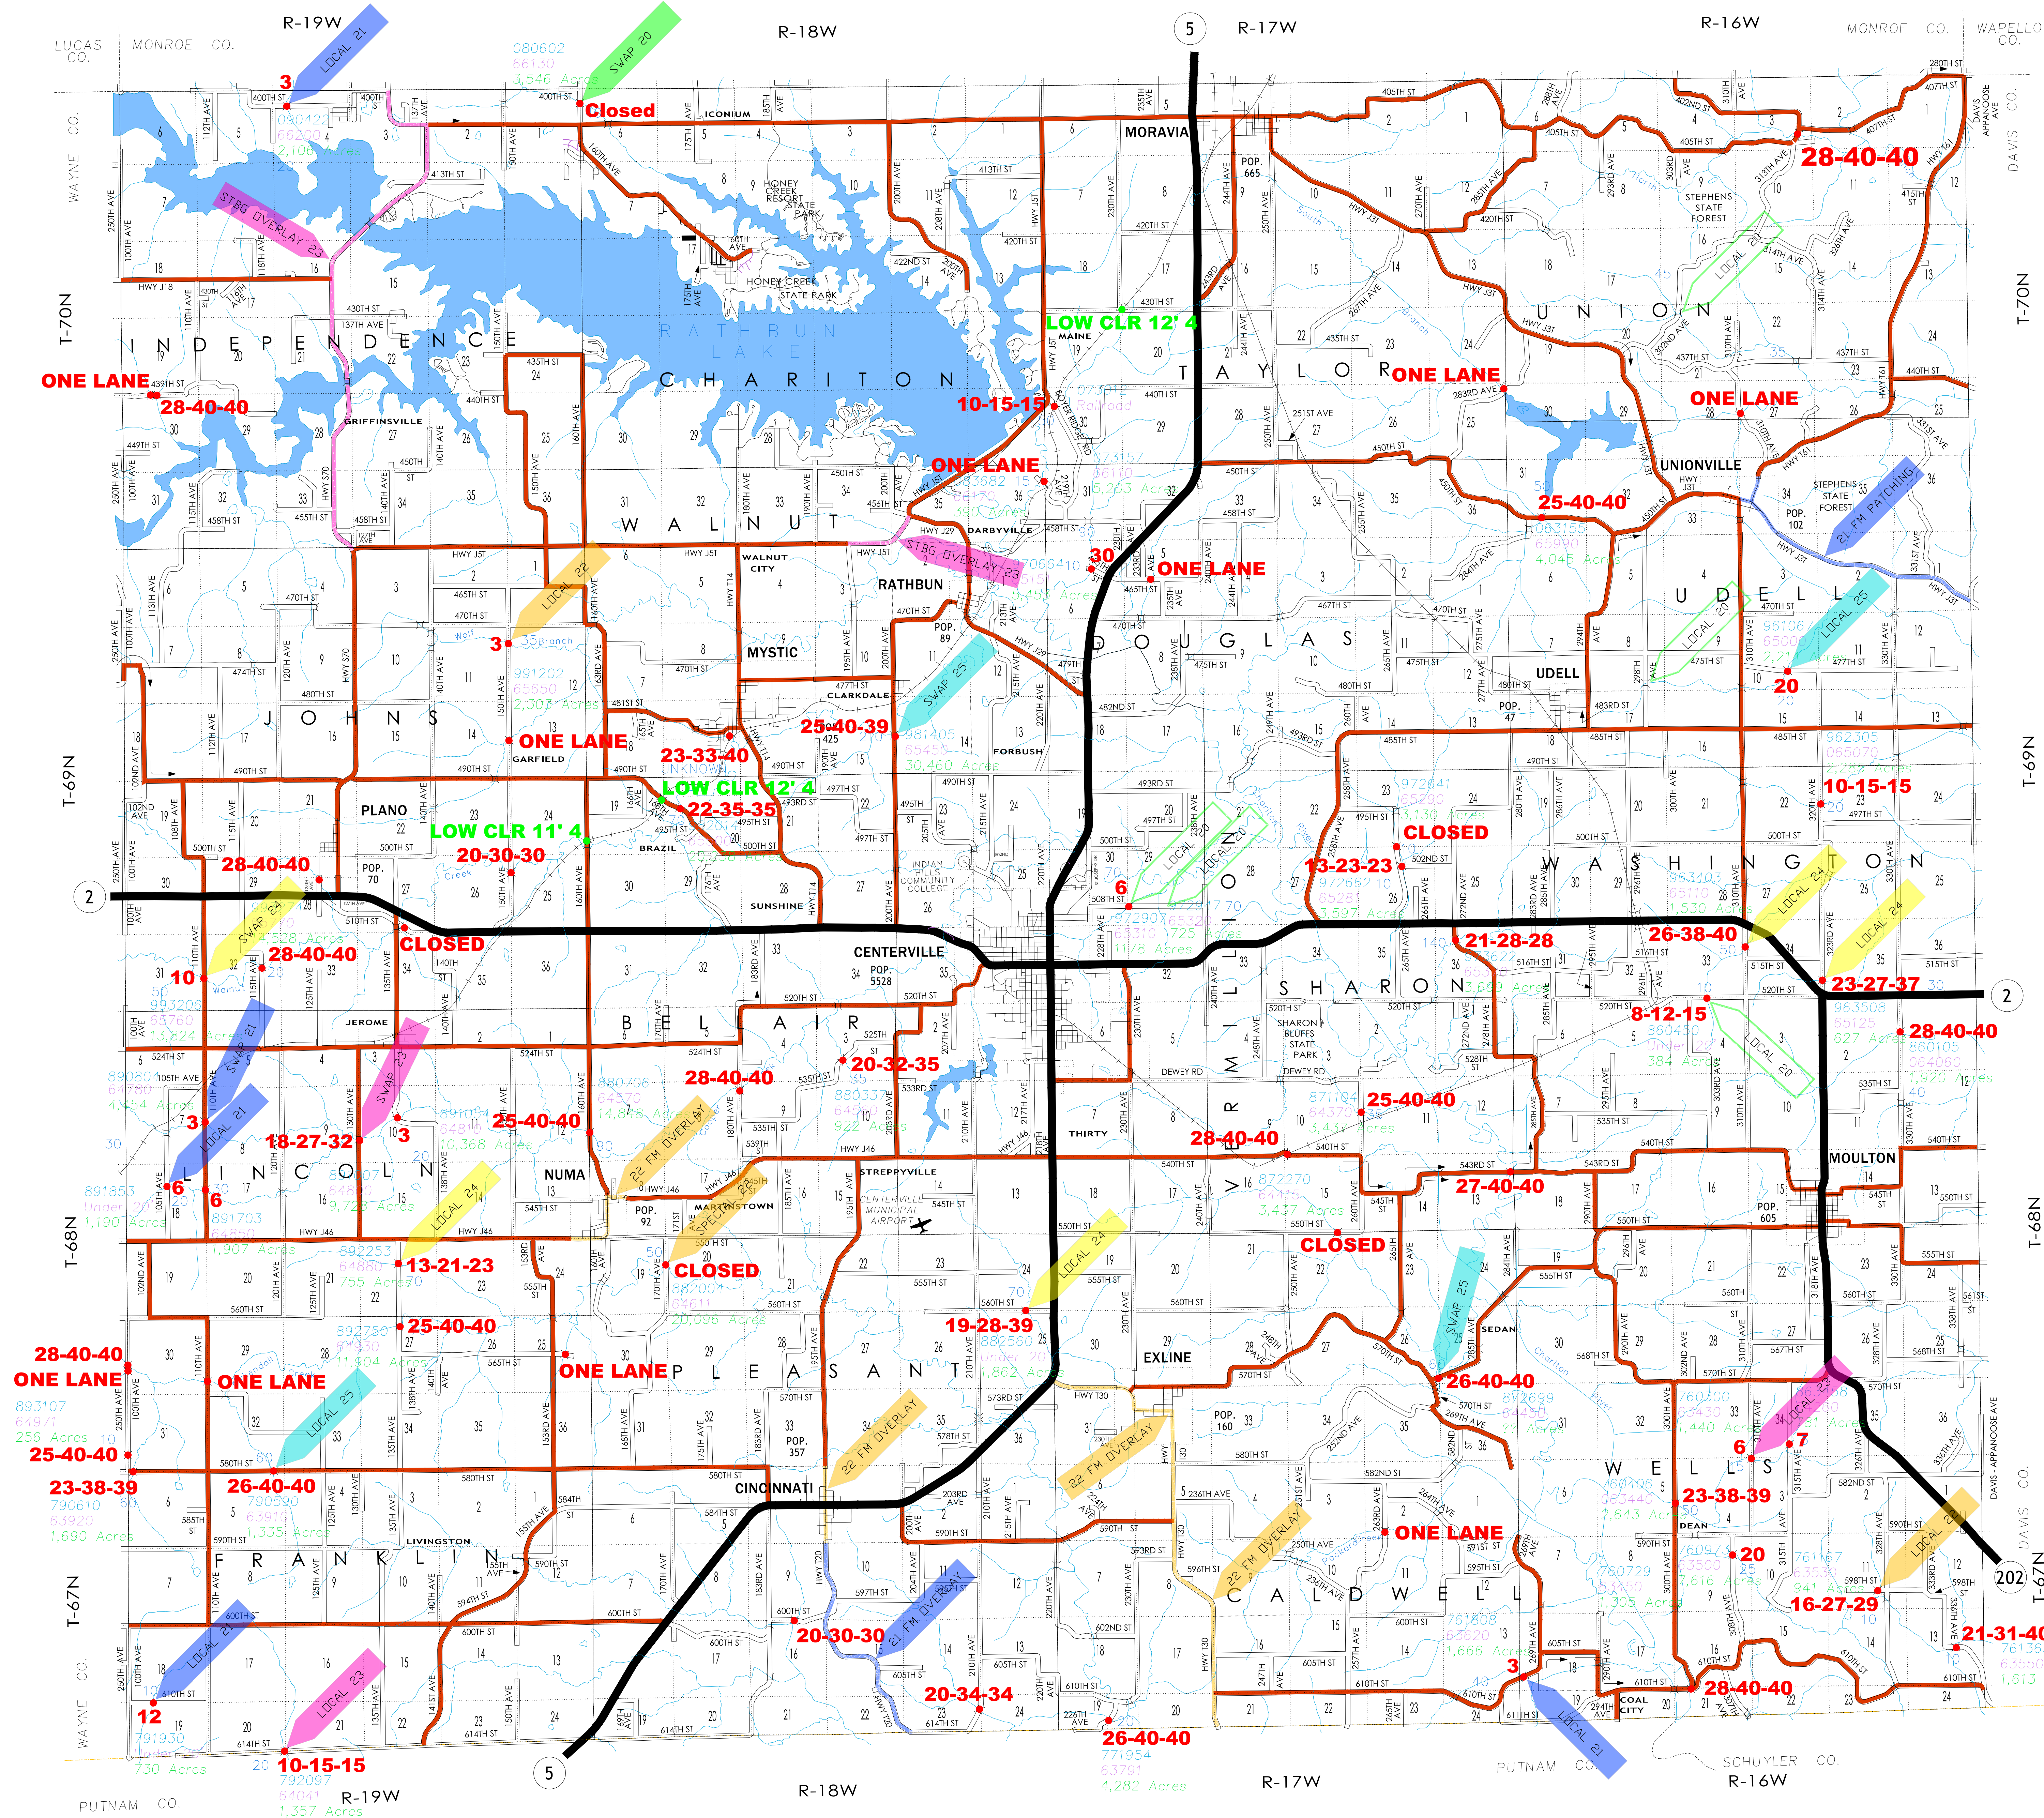

FIVE YEAR PLAN 2021

APPANOOSE COUNTY IOWA

UPDATED 01/13/2020

- 20 FM - CRACK SEAL
J46, S70, 244TH AVE
- 21 FM ROCK - 50 MILES
- 23 FM ROCK - 50 MILES
- 24 FM - SEAL COAT
VARIOUS PAVED ROUTES
- 24 FM ROCK - 50 MILES