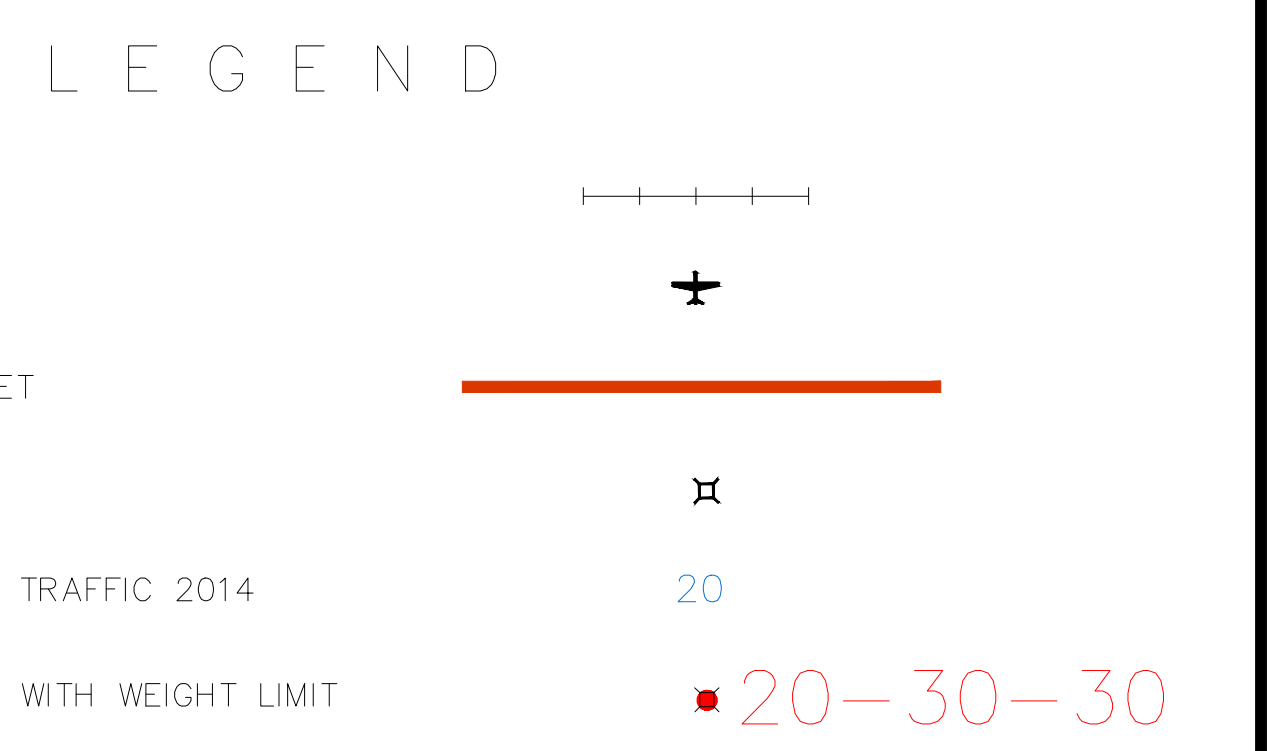

FIVE YEAR PLAN 2021

APPANOOSE COUNTY IOWA

UPDATED 01/13/2020

- 20 FM - CRACK SEAL
J46, S70, 244TH AVE
- 21 FM ROCK - 50 MILES
- 23 FM ROCK - 50 MILES
- 24 FM - SEAL COAT
VARIOUS PAVED ROUTES
- 24 FM ROCK - 50 MILES